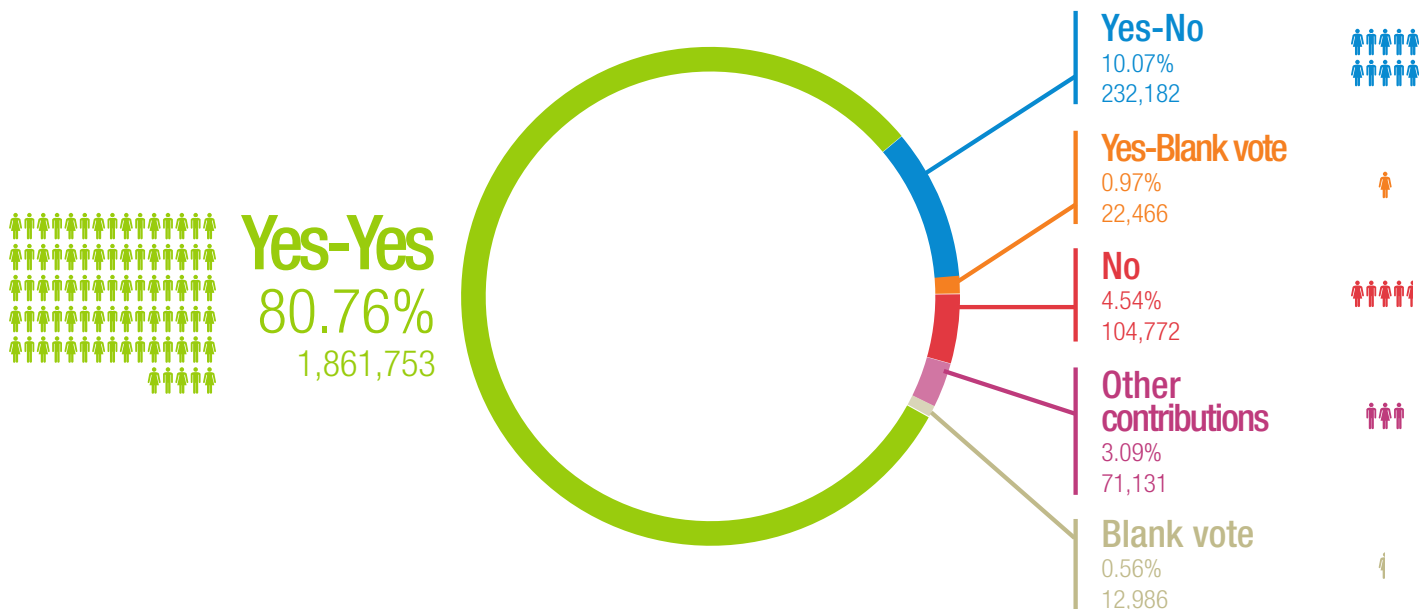

Total number of participants
2,305,290

* voting can still take place in the 8 Government delegations until the 25th

PARTICIPATION ABROAD (13,573)

Sydney: 297; Tokyo: 129; Hong Kong: 182; Andorra: 1.489; Berlin: 1.007; Brussels: 1.272; Copenhagen: 392; Milan: 554; Paris: 1.000; Perpignan: 480; London: 2.942; São Paulo: 306; Buenos Aires: 361; Santiago de Chile: 565; Bogotá: 239; Montréal: 236; New York: 1.091; Mexico City: 636; San José: 395;